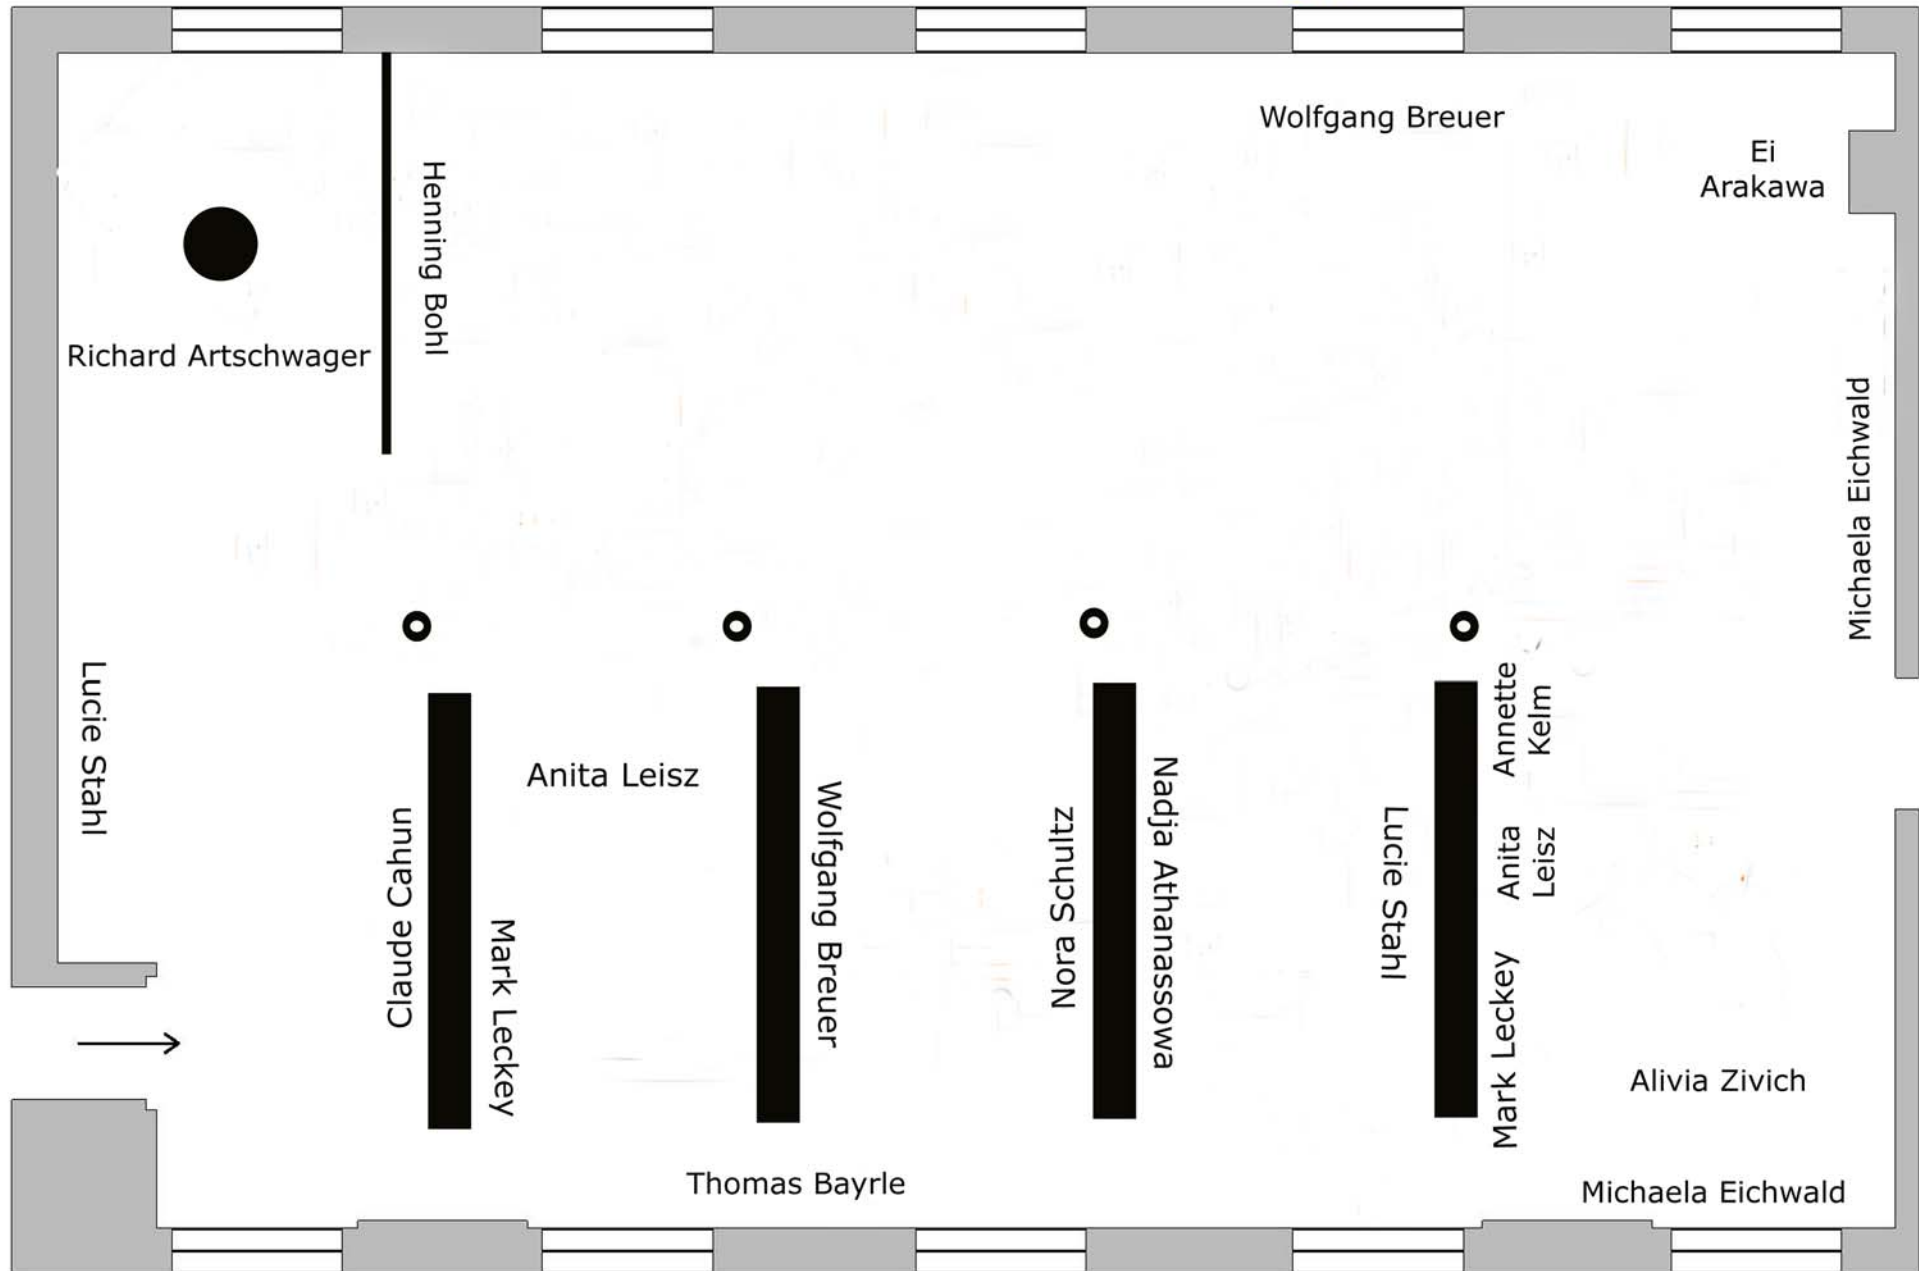

# KUNSTHALLE EXNERGASSE

Egypted 30.01.-01.03.2008

## EXHIBITION PLAN